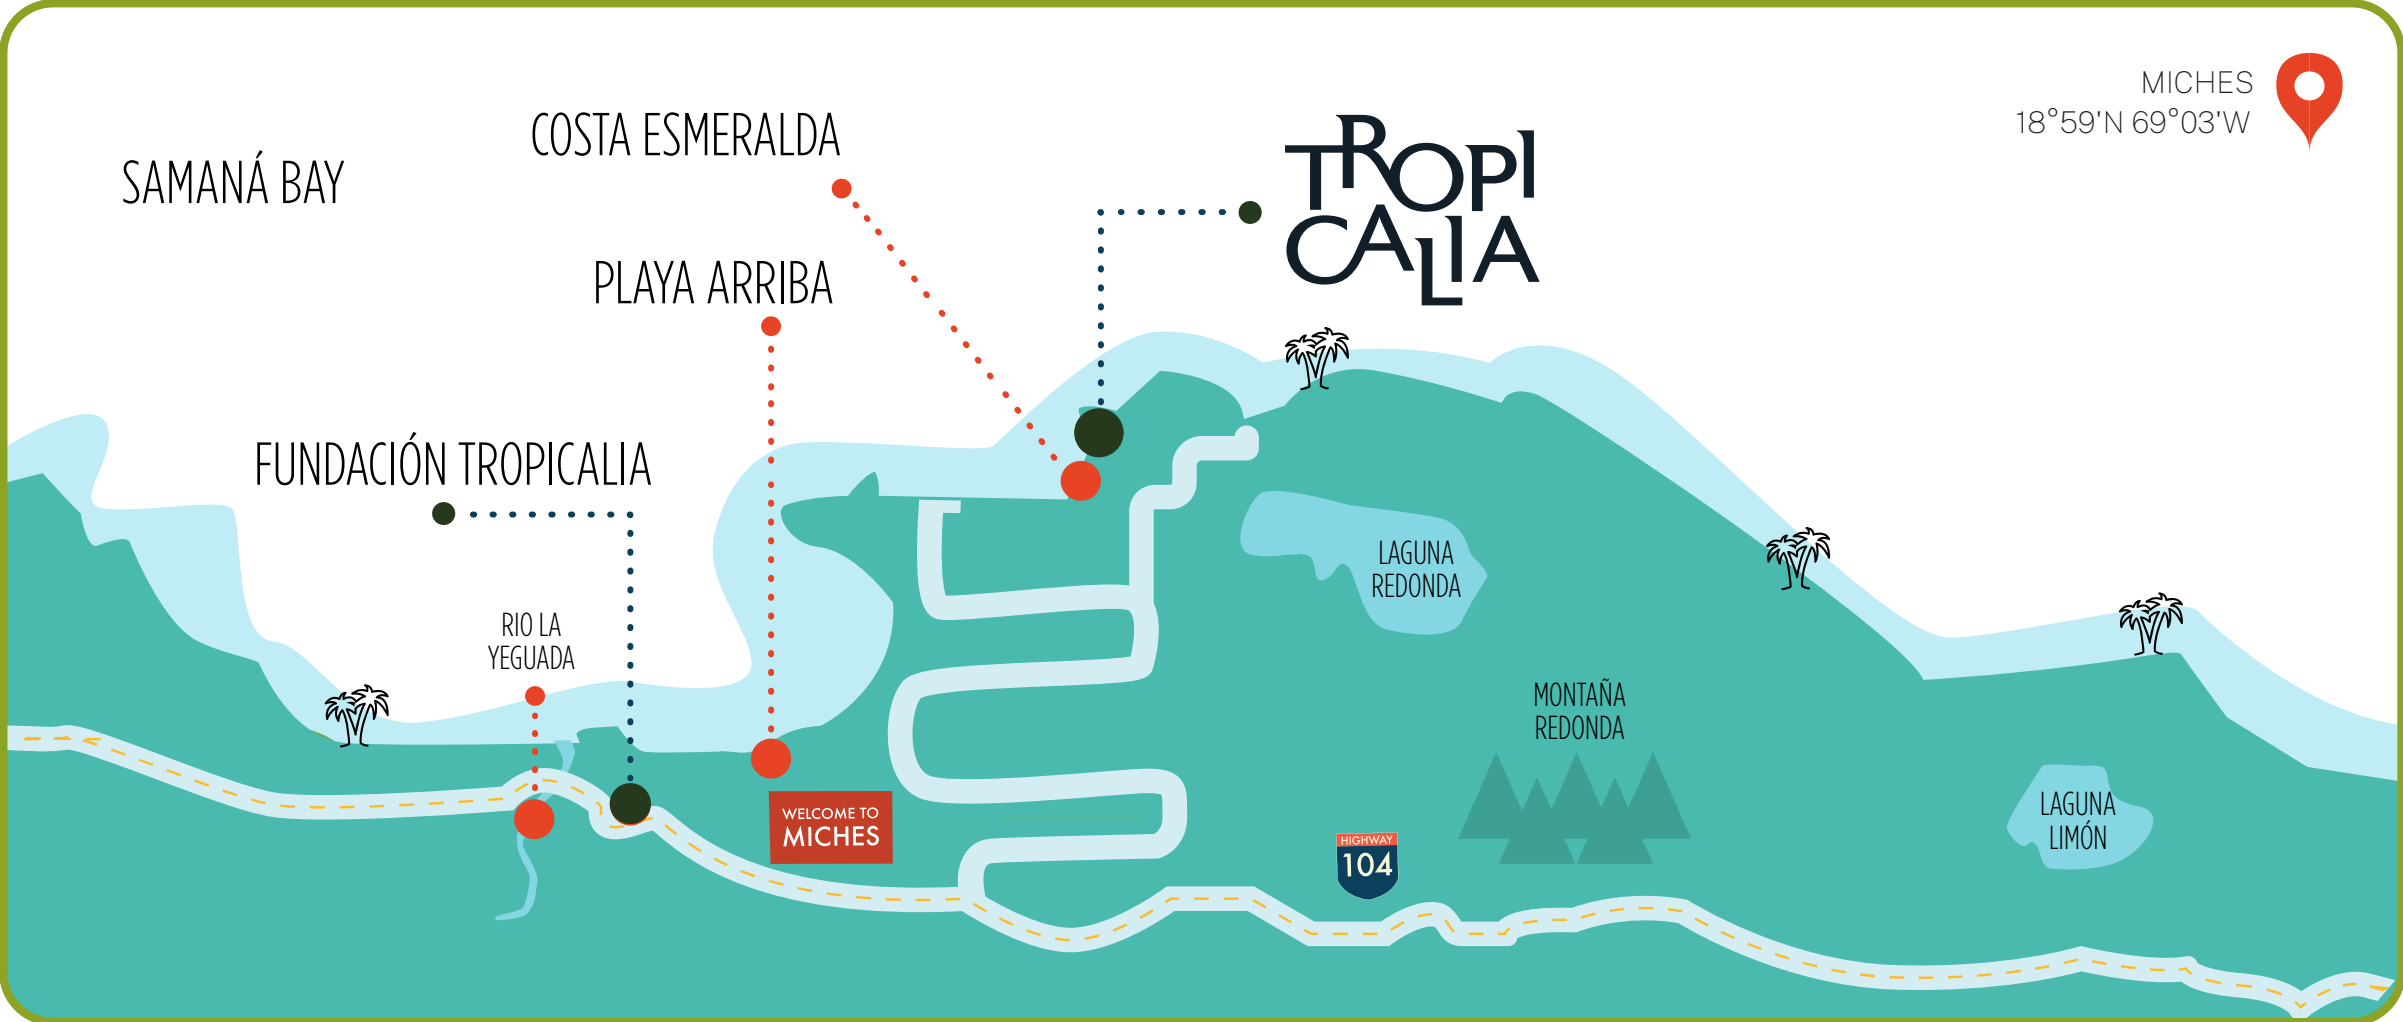

LOCATION

MICHES
18°59'N 69°03'W

NORTH AMERICA

DOMINICAN REPUBLIC

SOUTH AMERICA

DOMINICAN REPUBLIC
17° 36'N-19° 58'W